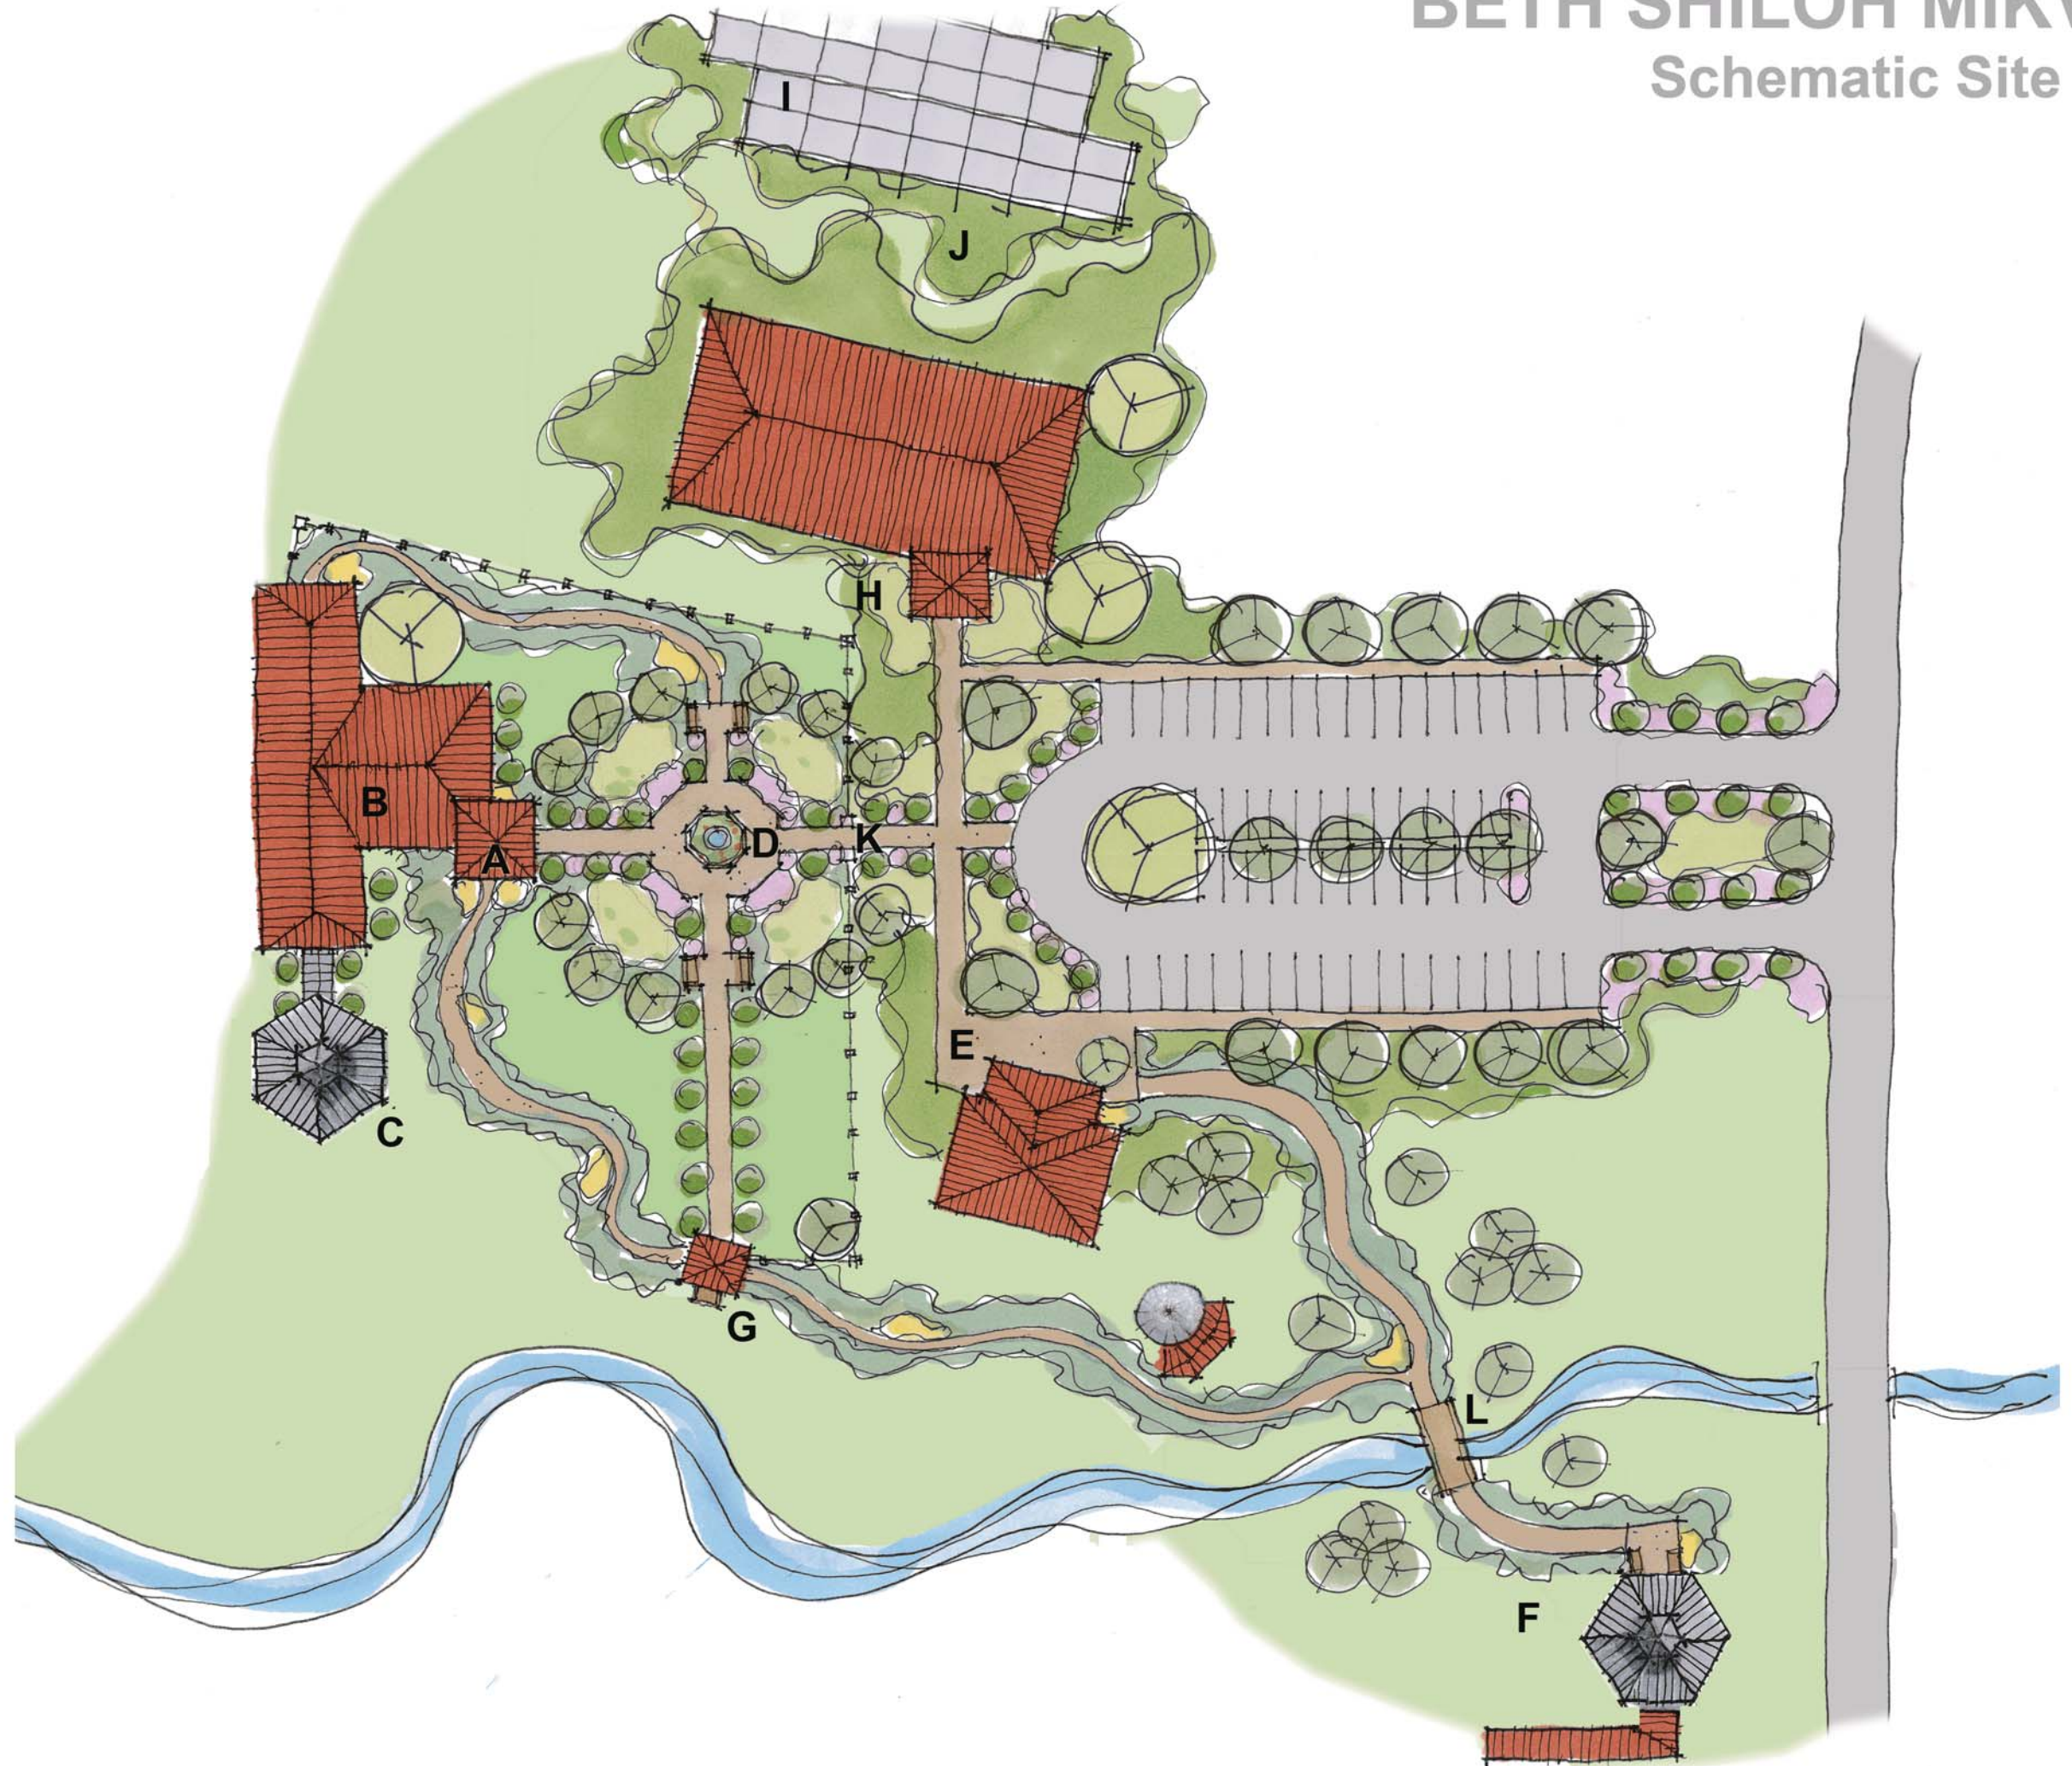

BETH SHILOH MIKVAH

Schematic Site Plan

SITE KEY

- A ENTRY
- B PREPARATION BUILDING
- C MIKVAH
- D FORMAL GARDEN
- E ADMINISTRATION
- F HISTORIC BUILDING
- G MEDITATION PAVILLION
- H RECREATION
- I SOLAR FARM
- J ORGANIC GARDEN
- K GATE
- L FOOT BRIDGE

GARDEN INSPIRATION